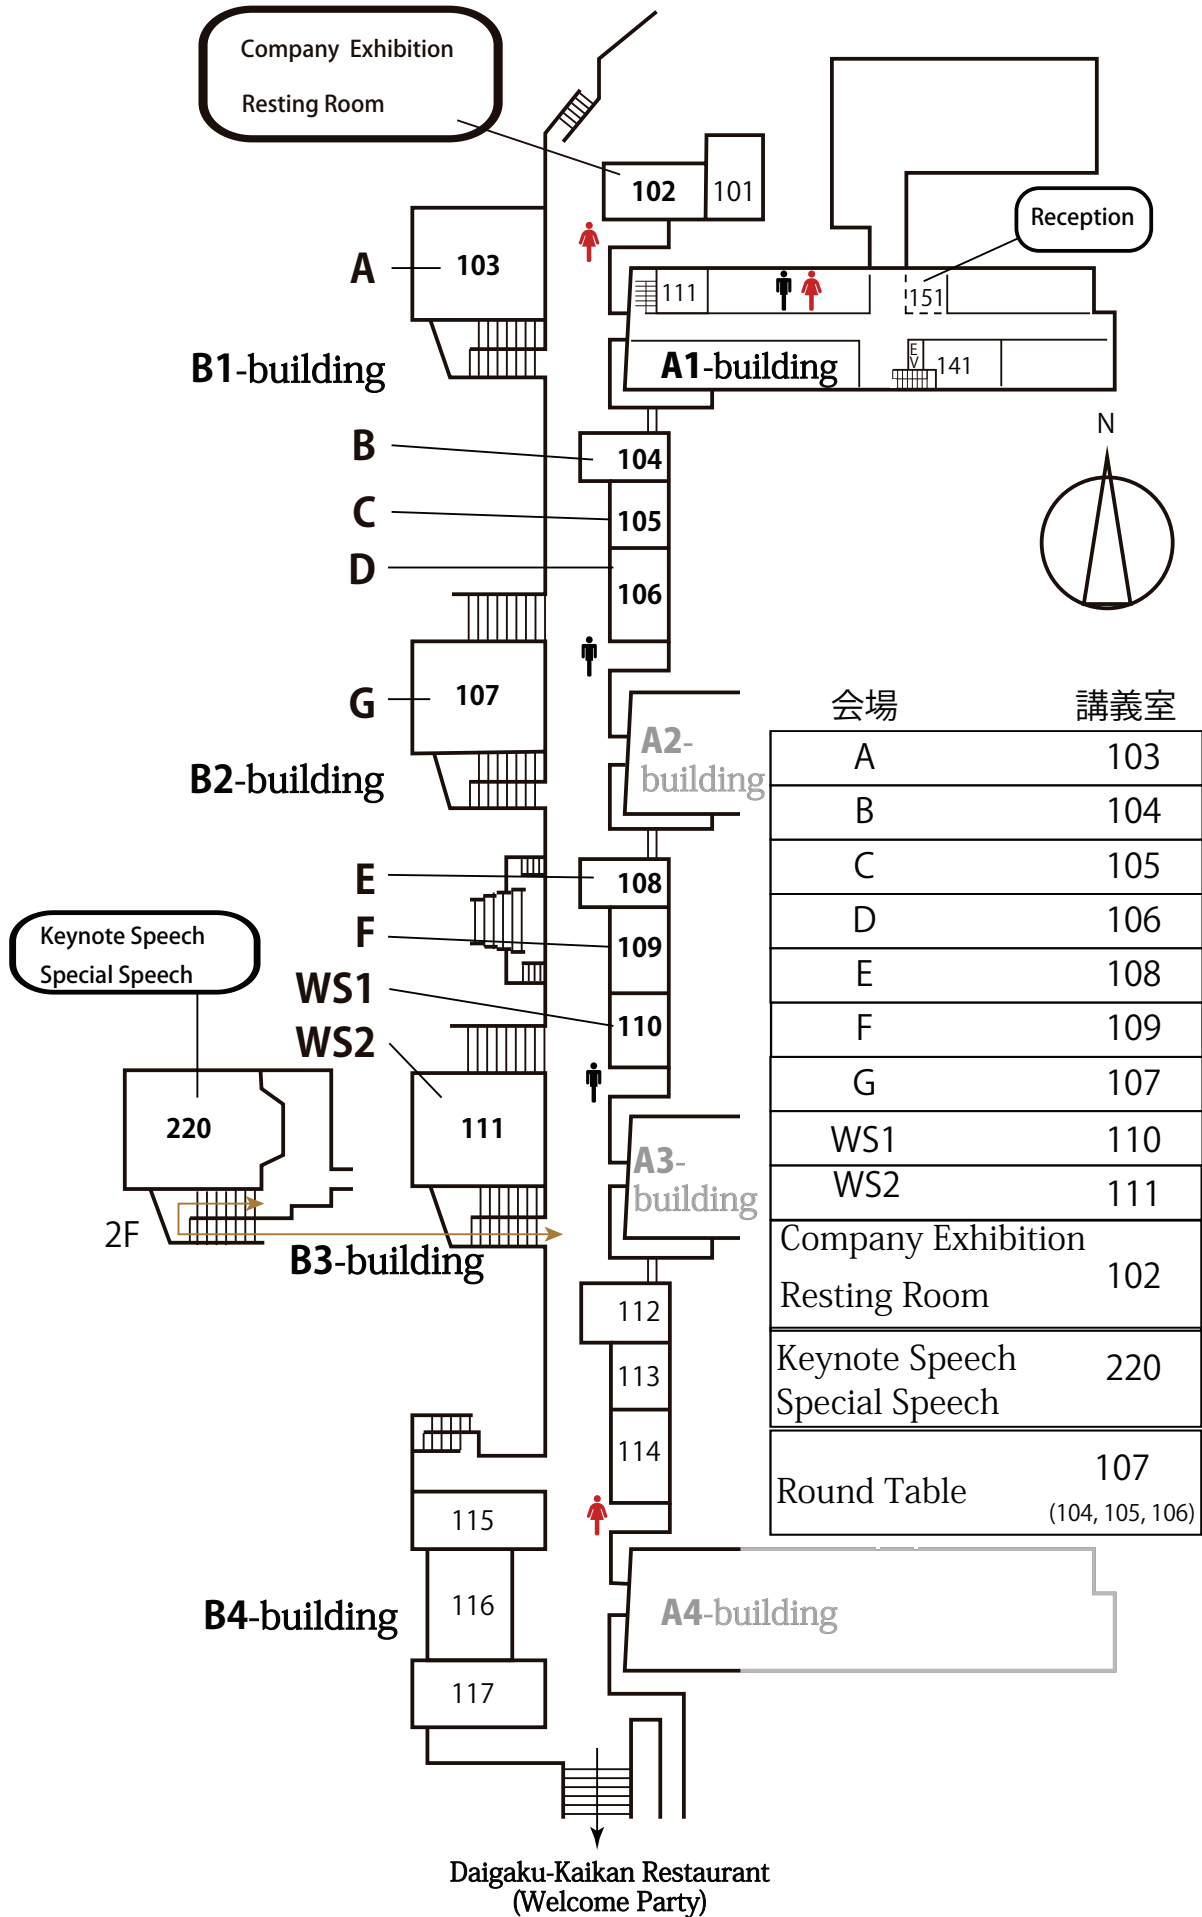

Meeting Place Guide Map (Faculty of Engineering)

会場	講義室
A	103
B	104
C	105
D	106
E	108
F	109
G	107
WS1	110
WS2	111
Company Exhibition Resting Room	102
Keynote Speech Special Speech	220
Round Table	107 (104, 105, 106)